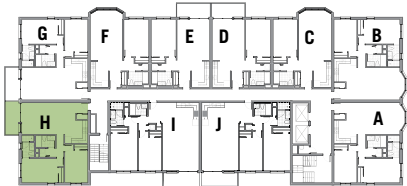

LEASING OFFICE 914-699-1000 550 Locust Street, Fleetwood, NY 10552 rentals@horizonfleetwood.com