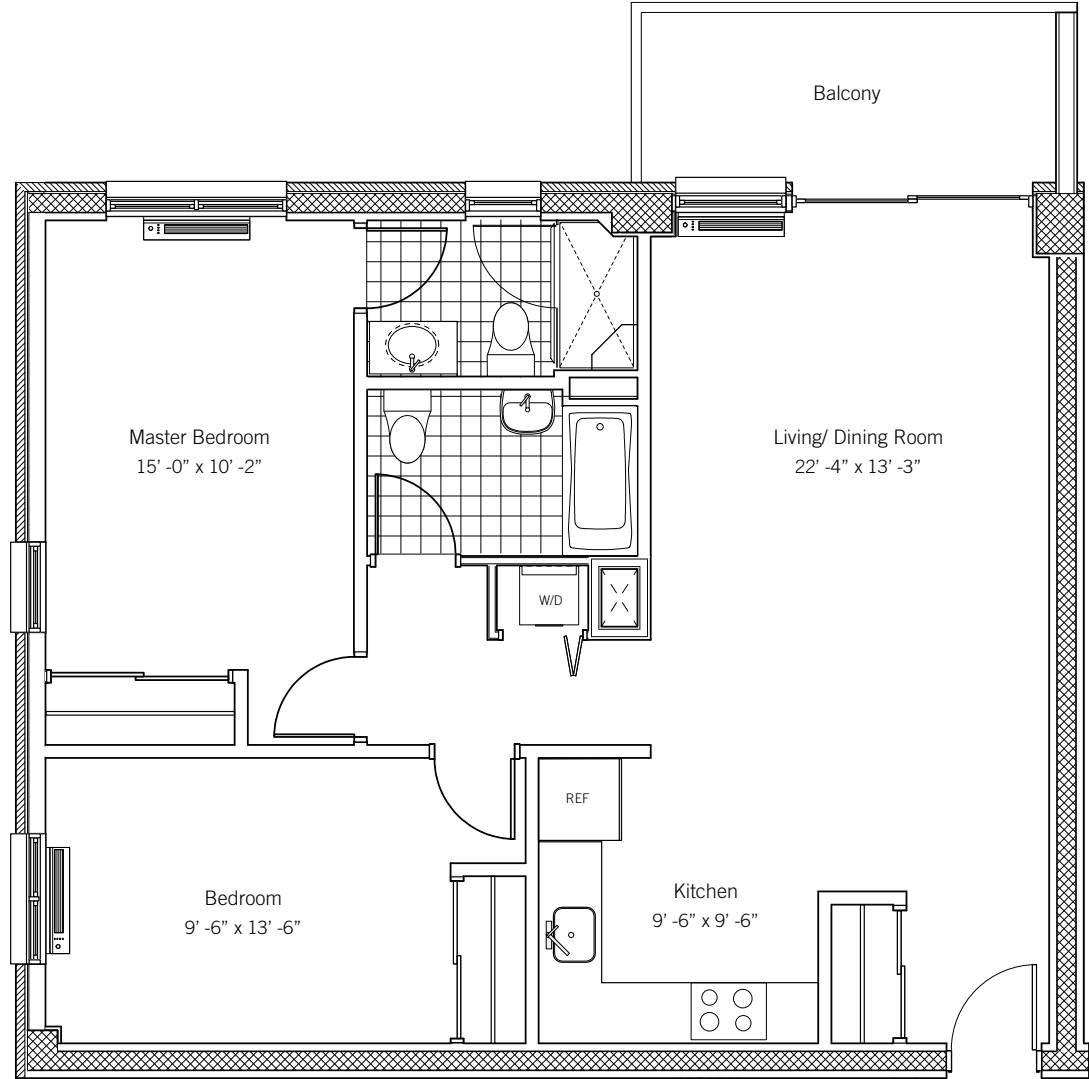

LEASING OFFICE 914-699-1000 550 Locust Street, Fleetwood, NY 10552 rentals@horizonfleetwood.com